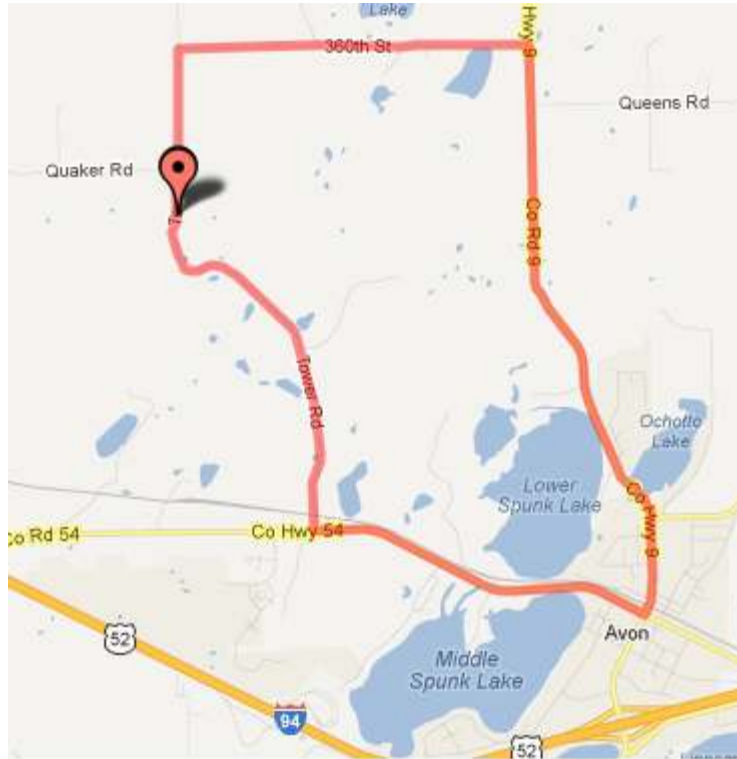

Course Map:

KOM competition in Men Cat 1 2 3 and Masters 35+ races.

Points will be awarded to top three riders across the line.

5 3 1

Points on every lap including the final.

Beer to the top point getter of legal drinking age,